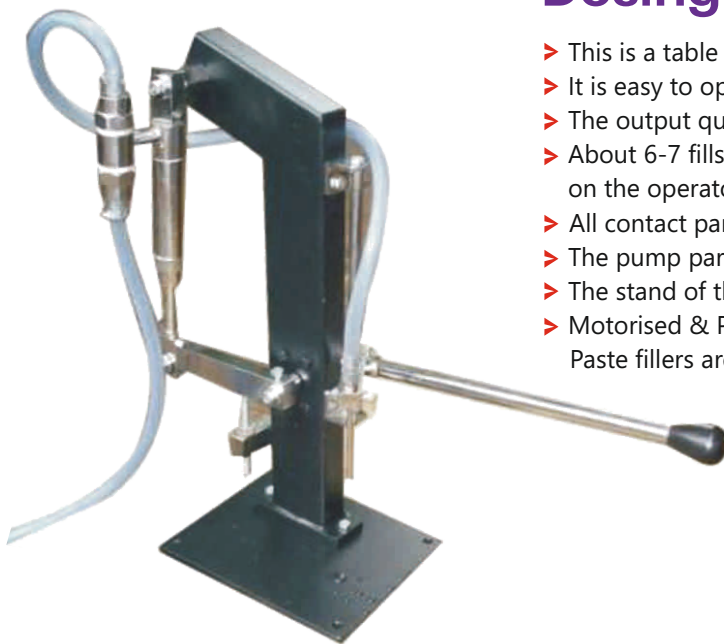

Hand Operated Liquid Dosing Machine

- This is a table top machine.
- It is easy to operate.
- The output quantity is adjustable from 20 ml to 100 ml.
- About 6-7 fills can be achieved per minute depending on the operator speed.
- All contact parts are SS 304.
- The pump parts can be easily dismantled and cleaned after use.
- The stand of the machine is powder coated.
- Motorised & Pneumatic Volumetric Liquid and Paste fillers are also available.